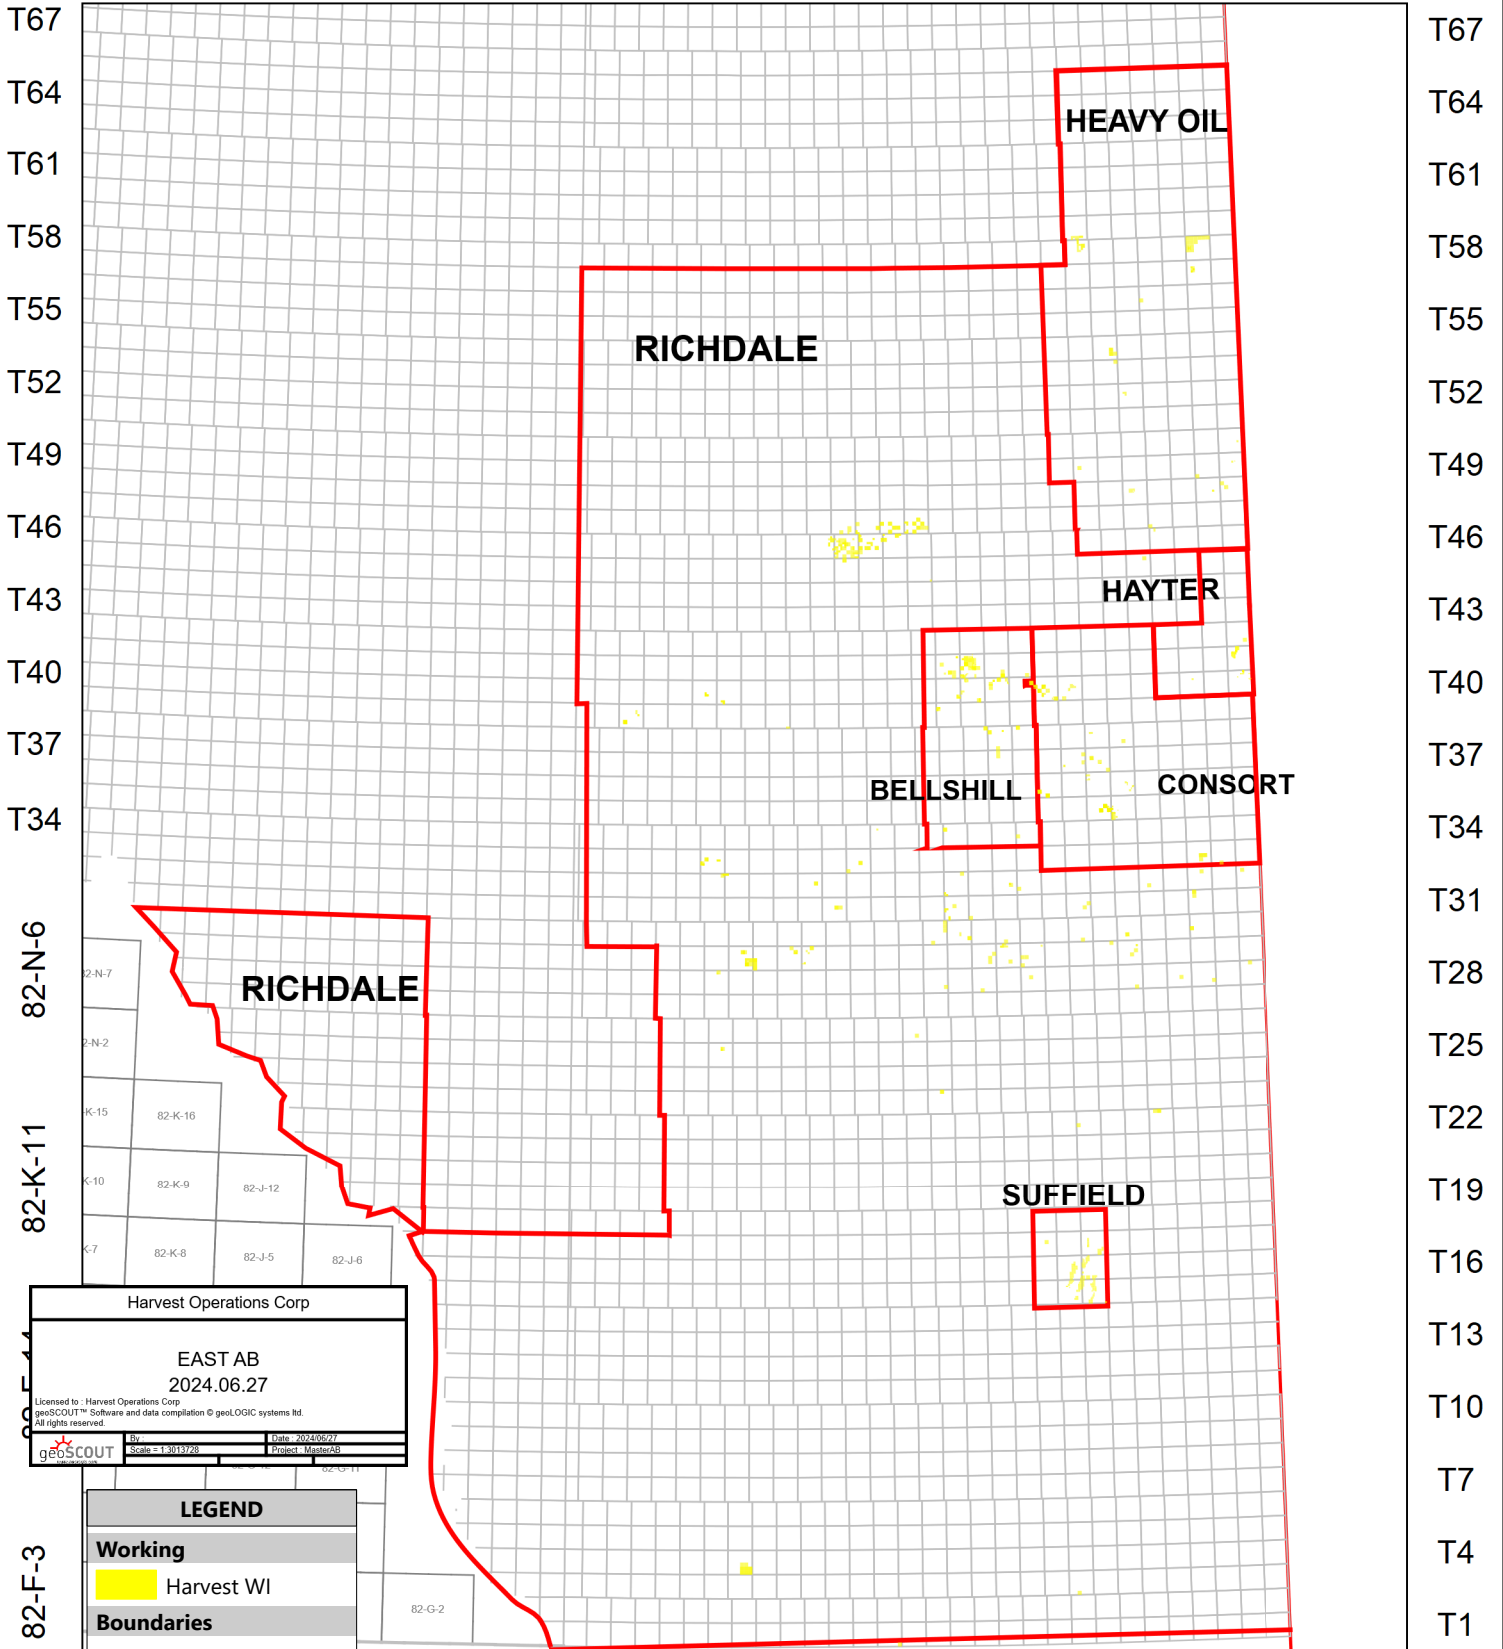

R20 R15 R10 R6 R1W5 R20 R15 R10 R6 R1W4

Harvest Operations Corp

EAST AB  
2024.06.27

Licensed to: Harvest Operations Corp  
geoscout™ Software and data compilation © geolOGIC systems ltd.  
All rights reserved.

By	Date: 2024/06/27
Scale: 1:3013728	Project: MasterAB

**LEGEND**

**Working**

Harvest WI

**Boundaries**

Map Boundary

82-F-1 82-G-2 R1W5 R25 R20 R15 R10 R6 R1W4